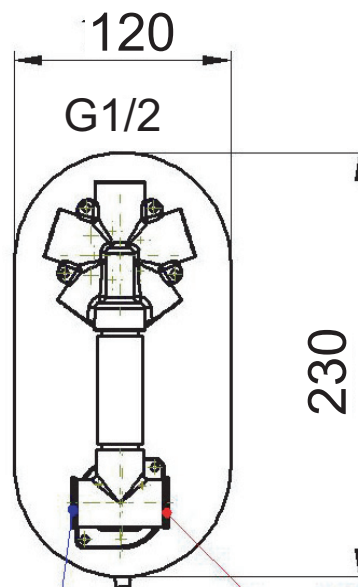

ART. COD.

NT 95

G1/2 FREDDA
G1/2 COLD

G1/2 CALDA
G1/2 HOT

MATERIALI / MATERIALS

OTTONE CROMATO / CHROME PLATED BRASS

CROMATURA / CHROME PLATING

UNI EN 248