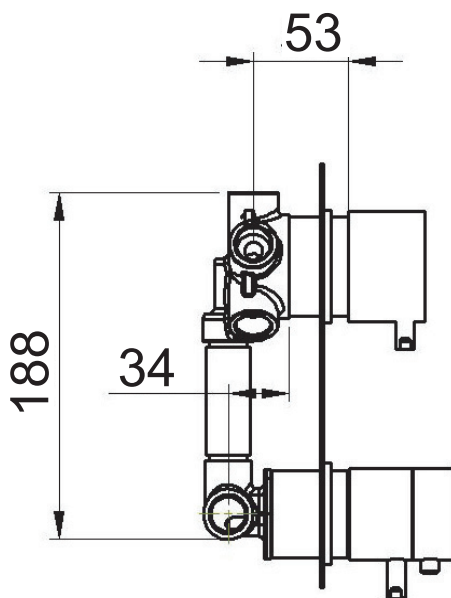

ART. COD.

NT 95

G1/2 FREDDA
G1/2 COLD

G1/2 CALDA
G1/2 HOT

MATERIALI / MATERIALS

OTTONE CROMATO / CHROME PLATED BRASS

CROMATURA / CHROME PLATING

UNI EN 248