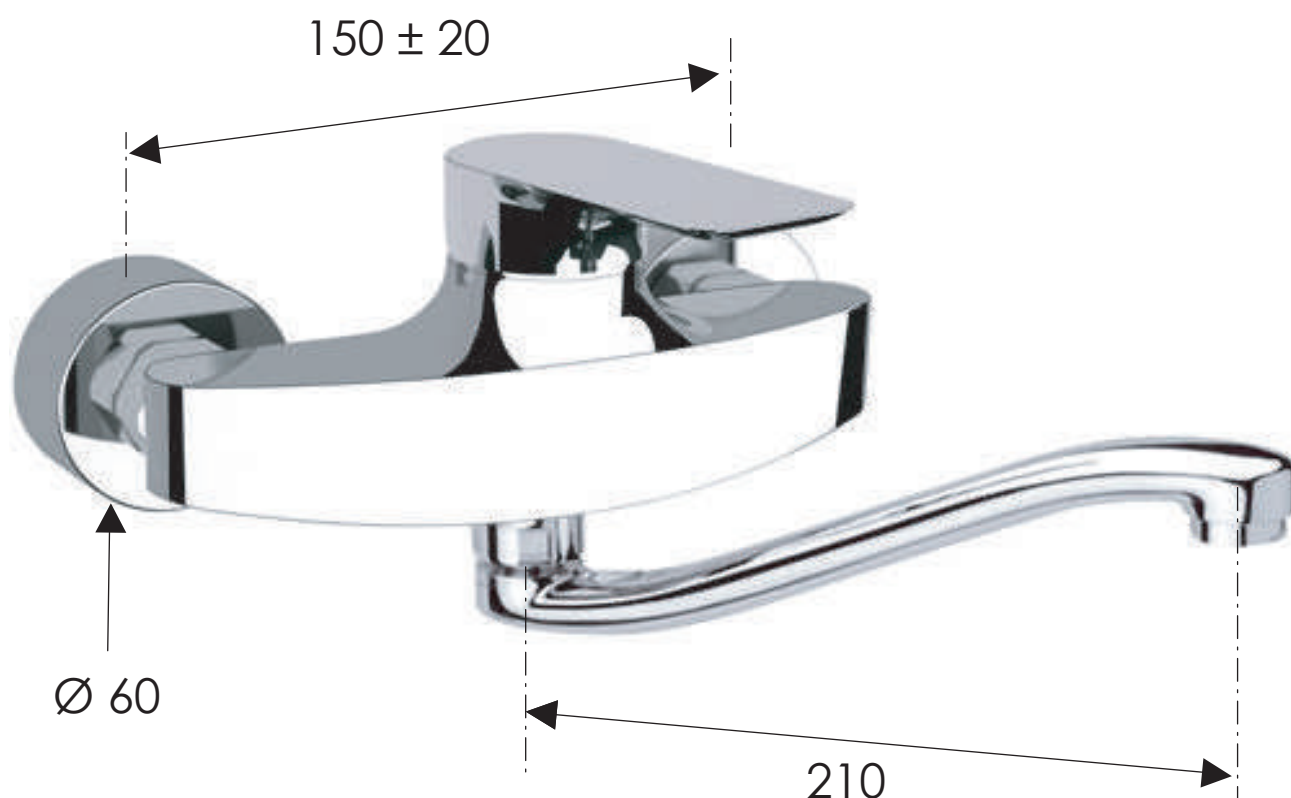

REMER

RUBINETTERIE

SCHEDA TECNICA

ART. COD.

TECHNICAL FEATURES

I41S

MATERIALI / MATERIALS

OTTONE CROMATO / CHROME PLATED BRASS