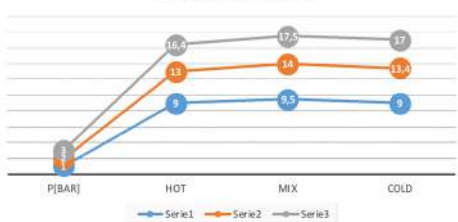

Cartuccia R52AP
Cartridge R52AP

CARATTERISTICHE - FEATURES

Disponibile in Finitura
Available in Finishing

2 Vie
2 Ways

FLOW RATE [L/MIN]-G1/2"
FREE DISCHARGE

FLOW RATE [L/MIN]-G3/4"
FREE DISCHARGE

REMER Rubinetterie S.p.A.