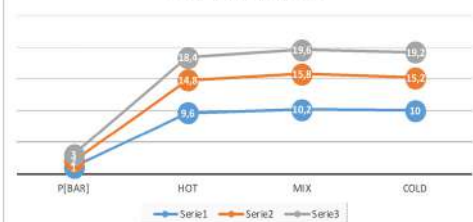

Cartuccia R52AP
Cartridge R52AP

CARATTERISTICHE - FEATURES

Disponibile in Finitura
Available in Finishing

2 Vie
2 Ways

FLOW RATE [L/MIN]-G1/2"
FREE DISCHARGE

FLOW RATE [L/MIN]-G3/4"
FREE DISCHARGE

REMER Rubinetterie S.p.A.