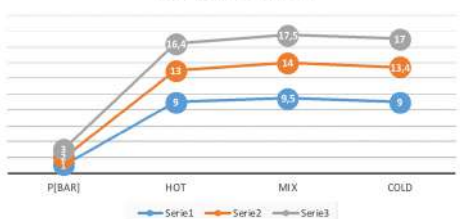

COMPONENTI - COMPONENTS

Cartuccia R52AP
Cartridge R52AP

CARATTERISTICHE - FEATURES

Disponibile in Finitura
Available in Finishing

2 Vie
2 Ways

FLOW RATE [L/MIN]-G1/2"
FREE DISCHARGE

FLOW RATE [L/MIN]-G3/4"
FREE DISCHARGE