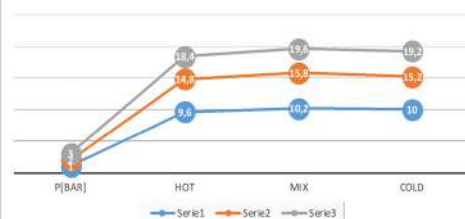

COMPONENTI - COMPONENTS

Cartuccia R52AP
Cartridge R52AP

CARATTERISTICHE - FEATURES

Disponibile in Finitura
Available in Finishing

2 Vie
2 Ways

FLOW RATE [L/MIN]-G1/2"
FREE DISCHARGE

FLOW RATE [L/MIN]-G3/4"
FREE DISCHARGE