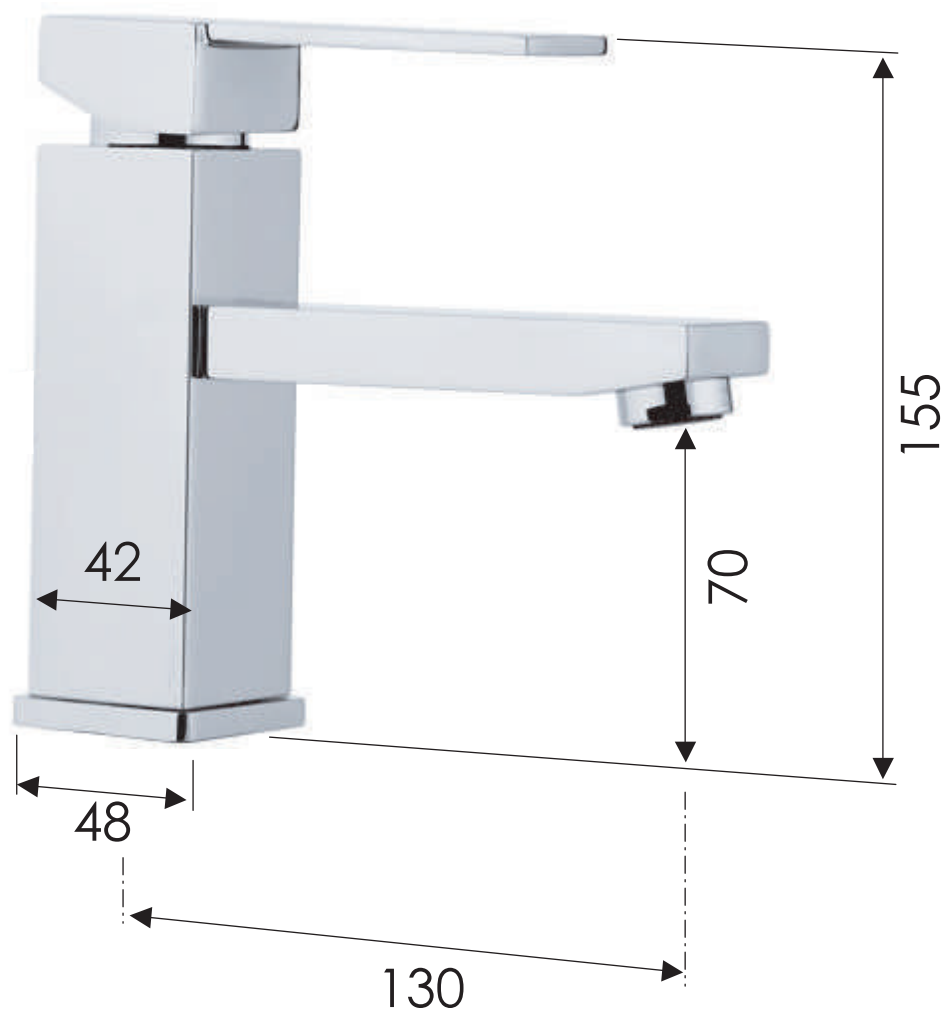

# REMER

RUBINETTERIE

SCHEDA TECNICA

ART. COD.

*TECHNICAL FEATURES*

**Q11**

## MATERIALI / MATERIALS

OTTONE CROMATO / CHROME PLATED BRASS