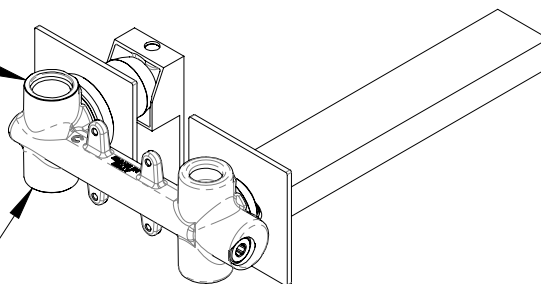

Miscelatore monocomando lavabo da incasso in ottone cromato.

Built-in basin single-lever mixer in chrome plated brass.

SCHEDA TECNICA - TECHNICAL FEATURES

ACQUA FREDDA
COLD WATER
G1/2

ACQUA CALDA
HOT WATER
G1/2