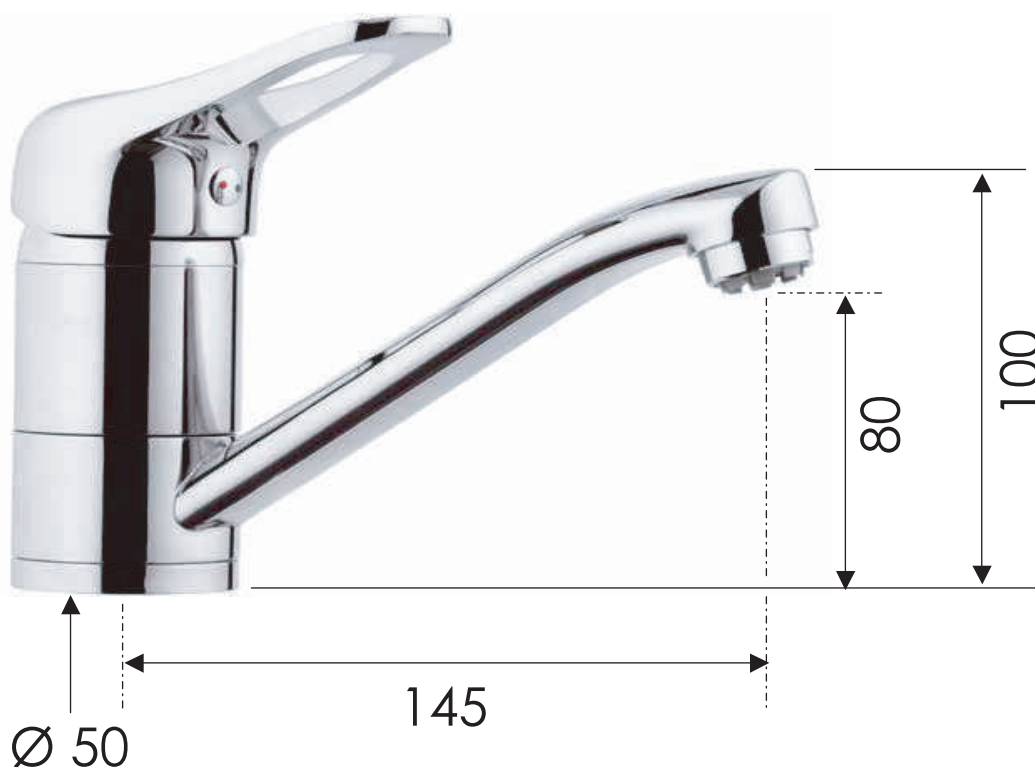

REMER

RUBINETTERIE

SCHEDA TECNICA

TECHNICAL FEATURES

ART. COD.

K40BPC

MATERIALI / MATERIALS

OTTONE CROMATO / CHROME PLATED BRASS