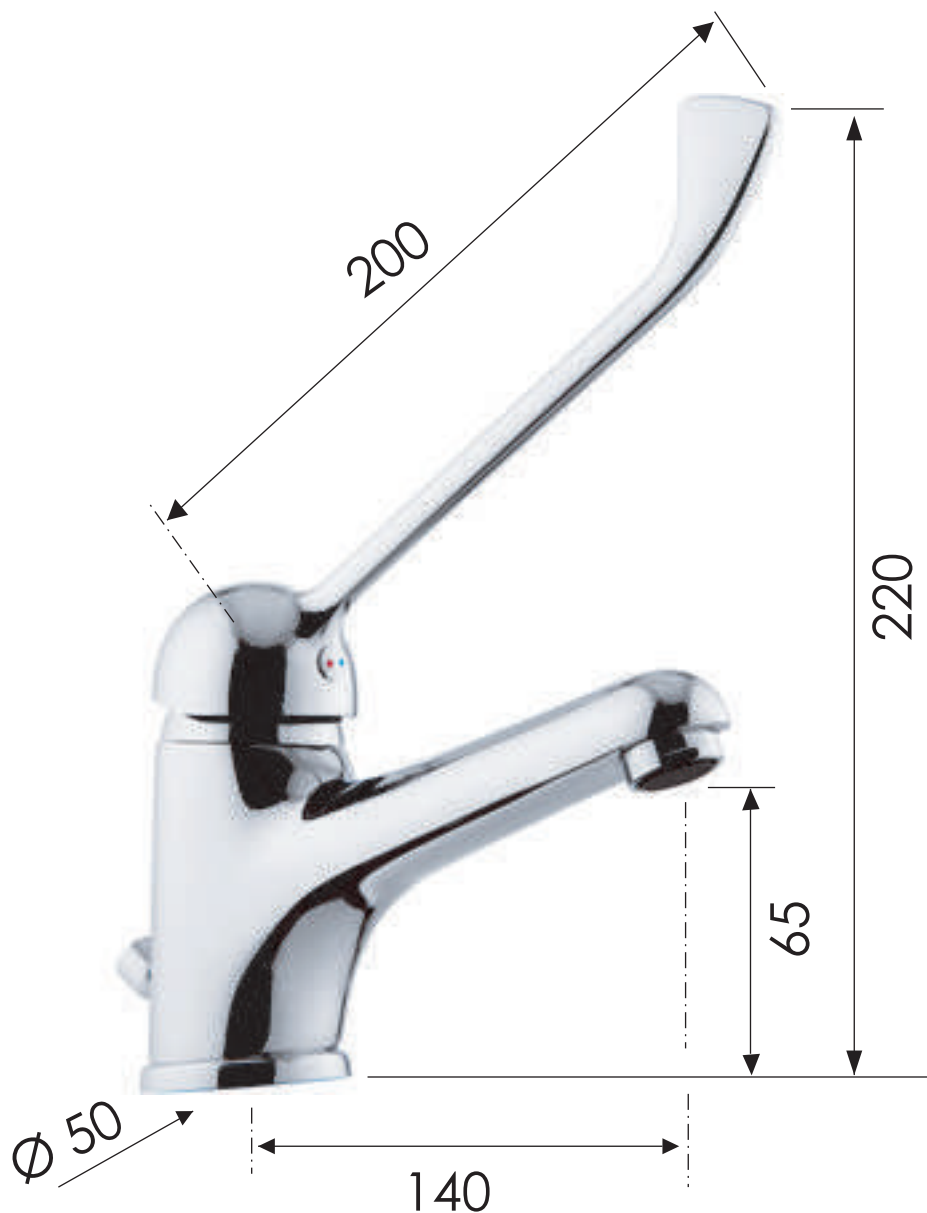

REMER

RUBINETTERIE

SCHEDA TECNICA

TECHNICAL FEATURES

ART. COD.

K14L

MATERIALI / MATERIALS

OTTONE CROMATO / CHROME PLATED BRASS