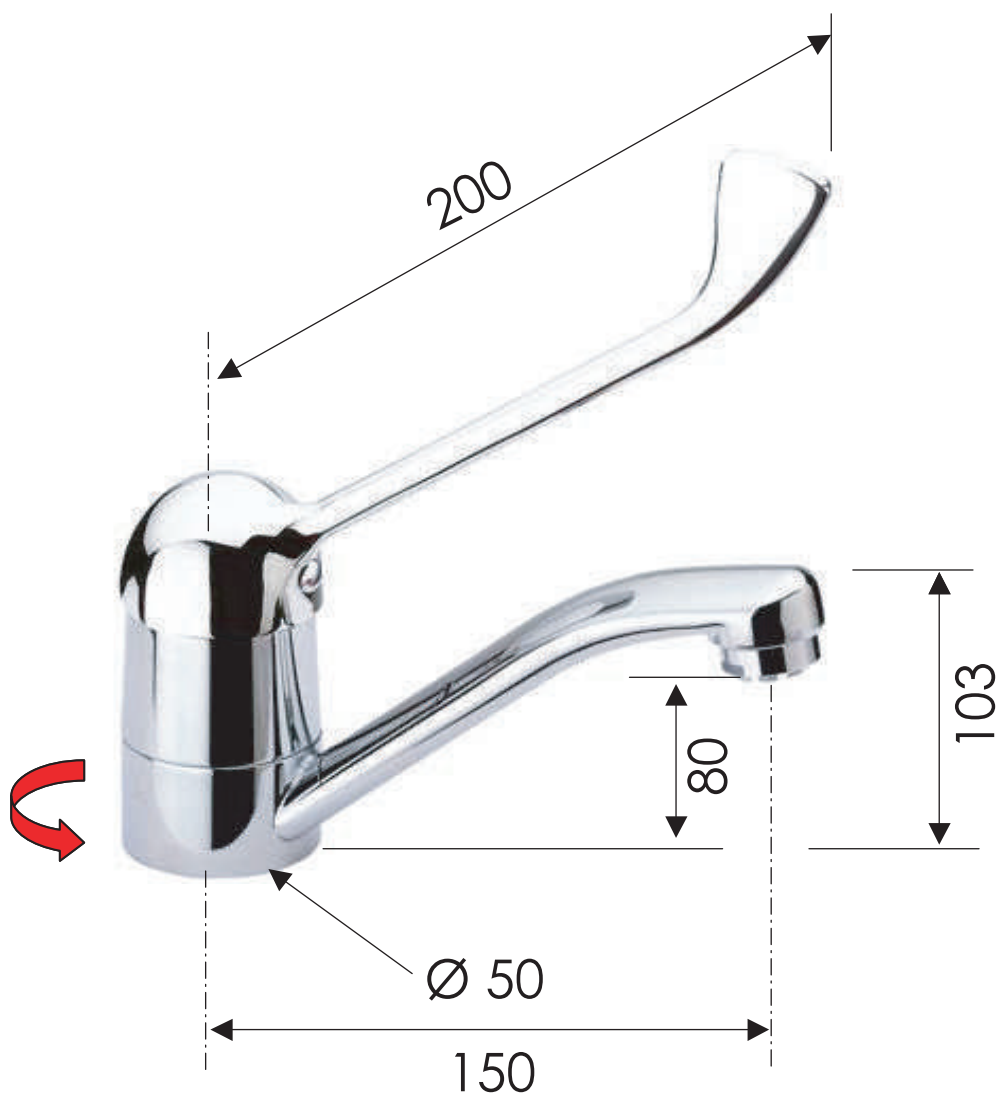

# REMER

RUBINETTERIE

SCHEDA TECNICA

TECHNICAL FEATURES

ART. COD.

**K11GLL**

## MATERIALI / MATERIALS

OTTONE CROMATO / CHROME PLATED BRASS