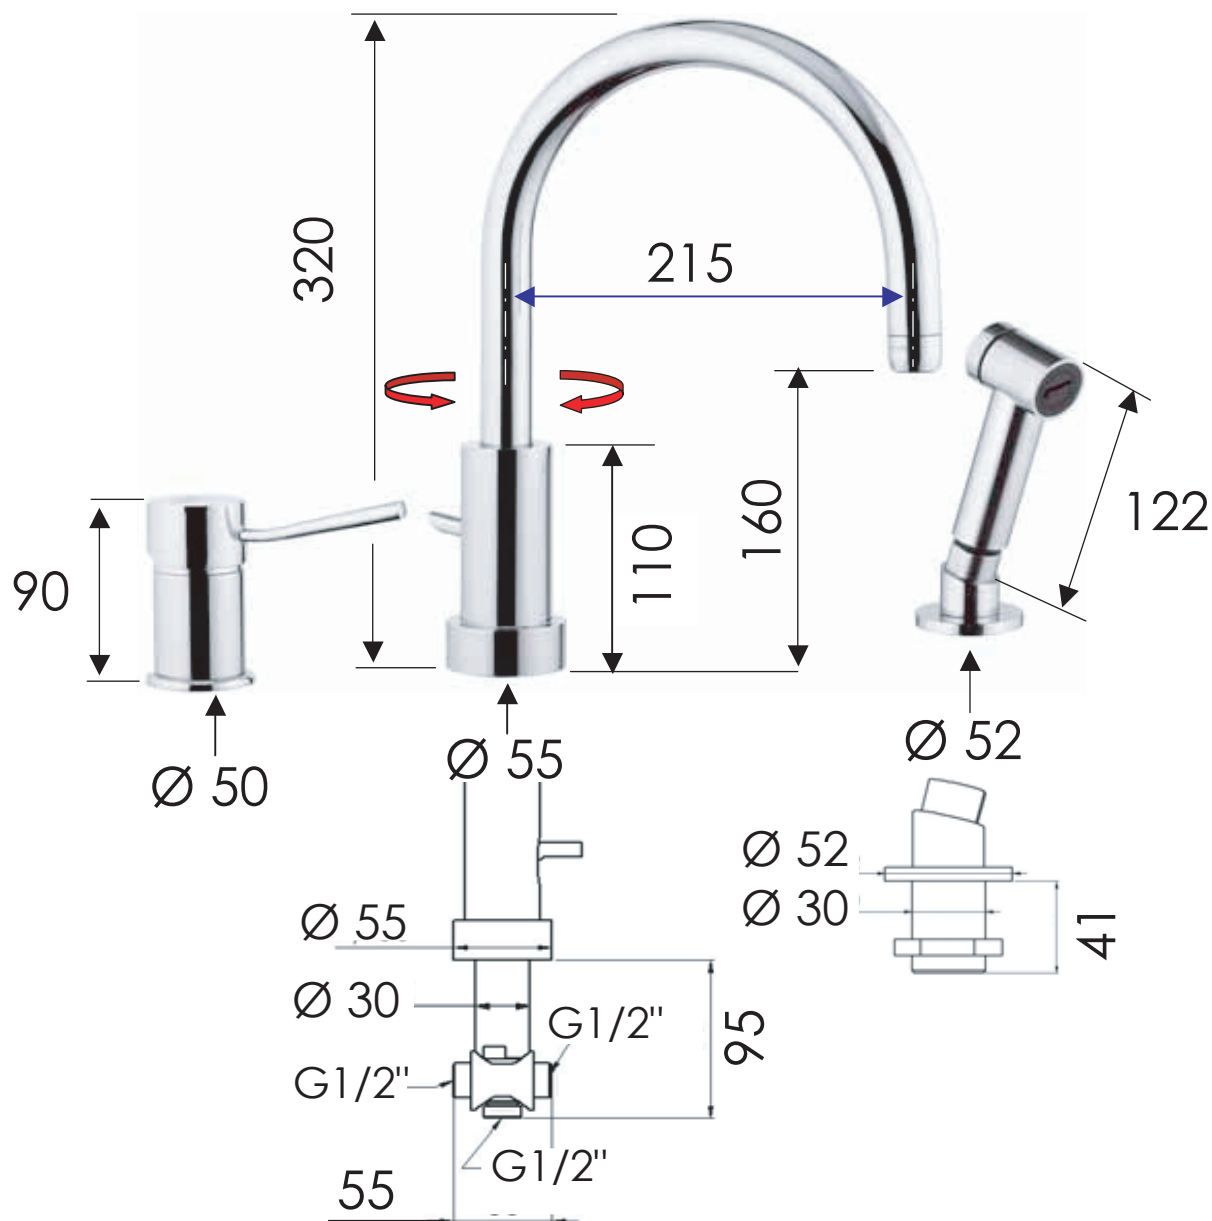

REMER

RUBINETTERIE

SCHEDA TECNICA

TECHNICAL FEATURES

ART. COD.

N48332EU

MATERIALI / MATERIALS

OTTONE CROMATO / CHROME PLATED BRASS