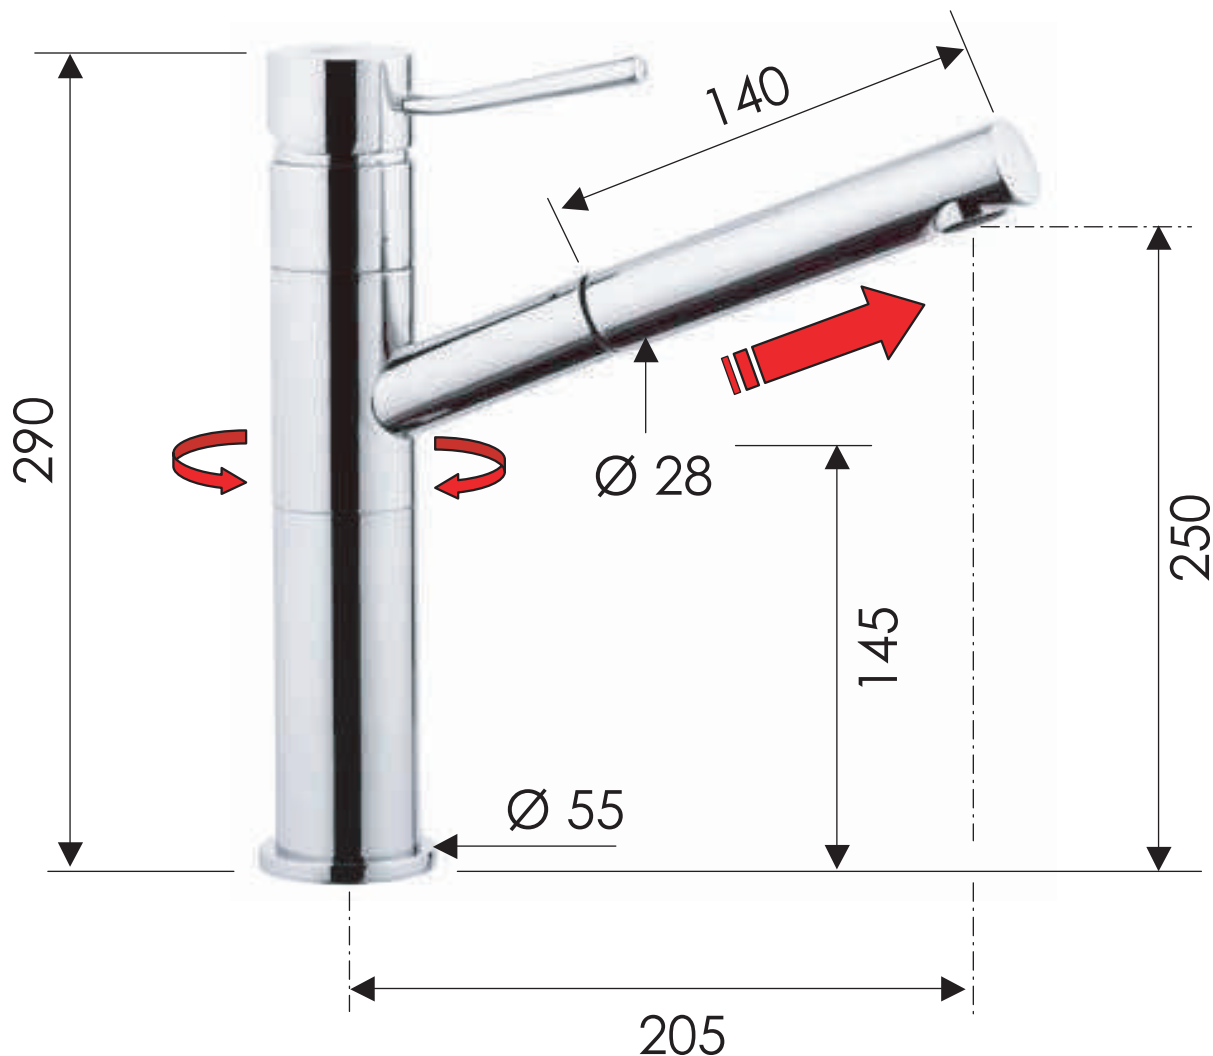

REMER

RUBINETTERIE

SCHEDA TECNICA

TECHNICAL FEATURES

ART. COD.

N47

MATERIALI / MATERIALS

OTTONE CROMATO / CHROME PLATED BRASS