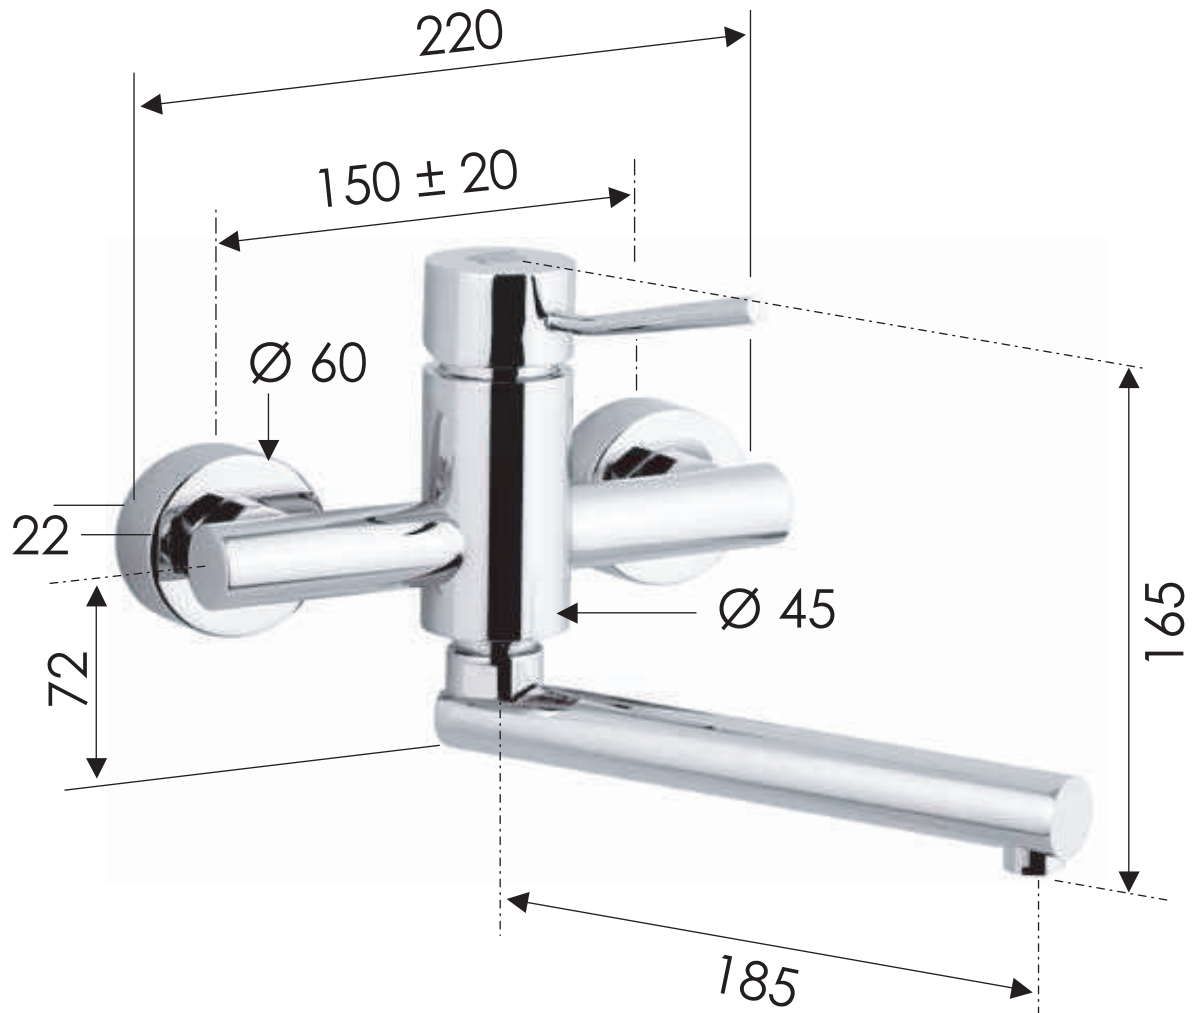

REMER

RUBINETTERIE

SCHEDA TECNICA

TECHNICAL FEATURES

ART. COD.

N41

MATERIALI / MATERIALS

OTTONE CROMATO / CHROME PLATED BRASS