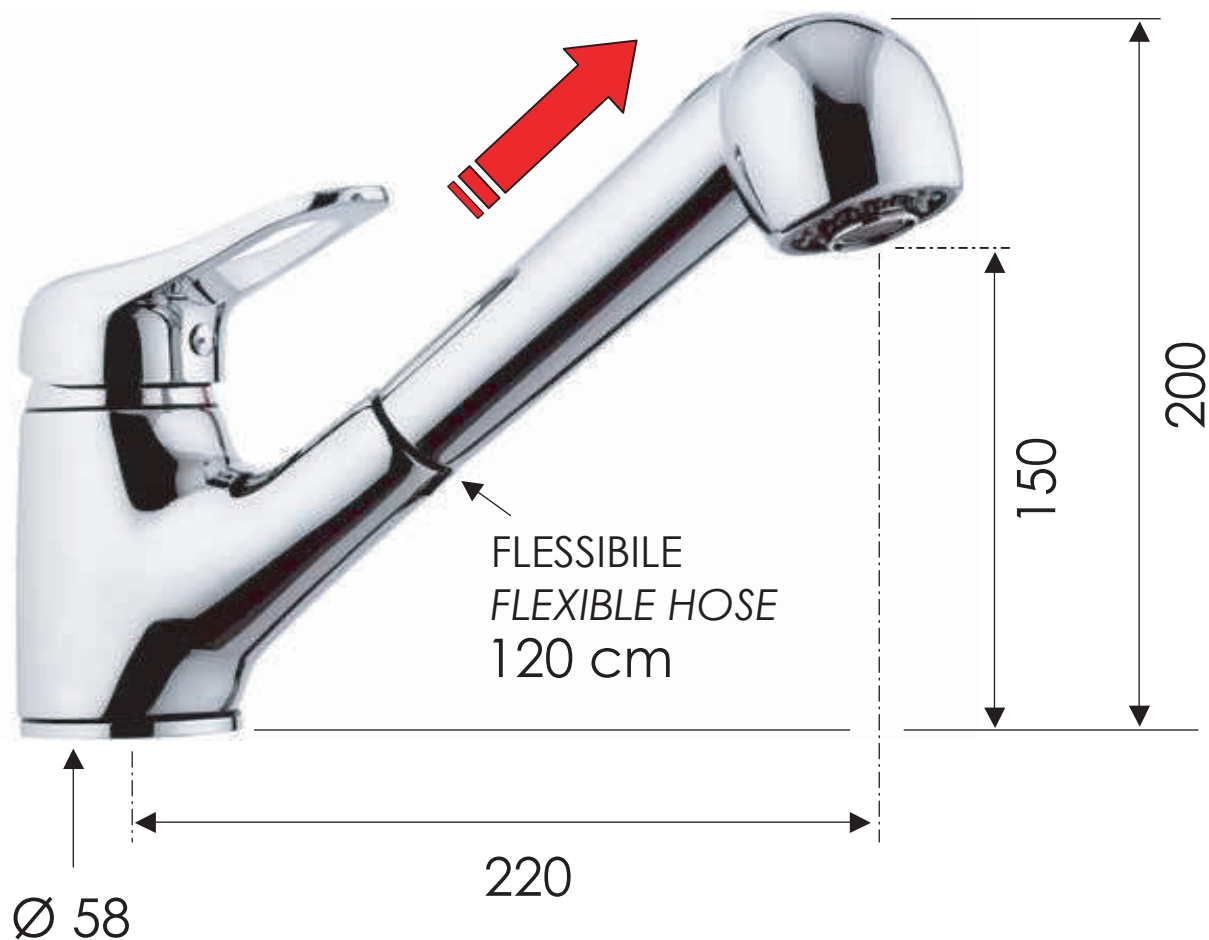

REMER

RUBINETTERIE

SCHEDA TECNICA

TECHNICAL FEATURES

ART. COD.

K47

MATERIALI / MATERIALS

OTTONE CROMATO / CHROME PLATED BRASS