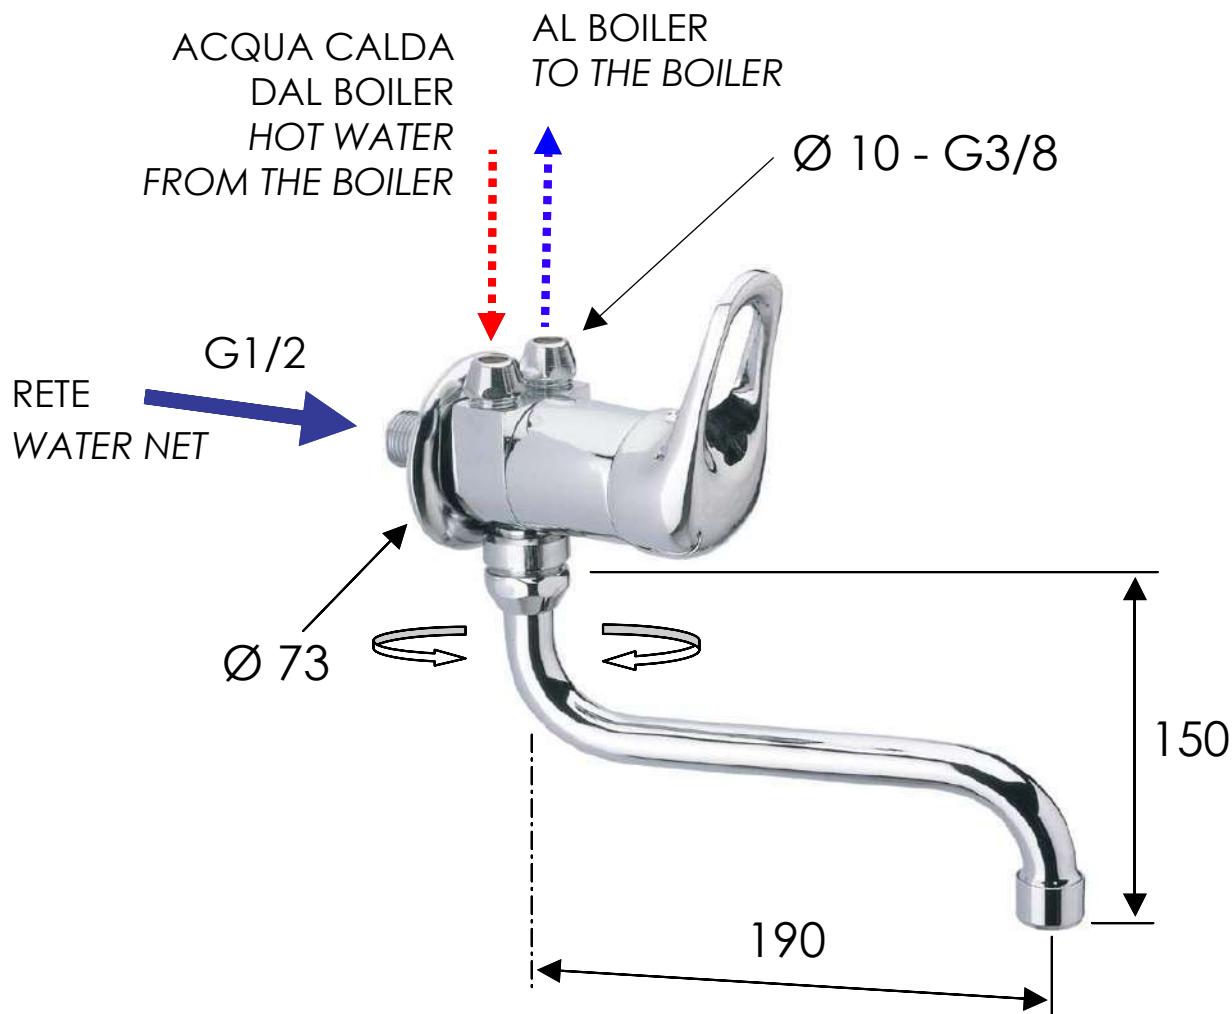

# REMER

SCHEDA TECNICA

TECHNICAL FEATURES

RUBINETTERIE

ART. COD.

**K41BP**

## MATERIALI / MATERIALS

OTTONE CROMATO / CHROME PLATED BRASS