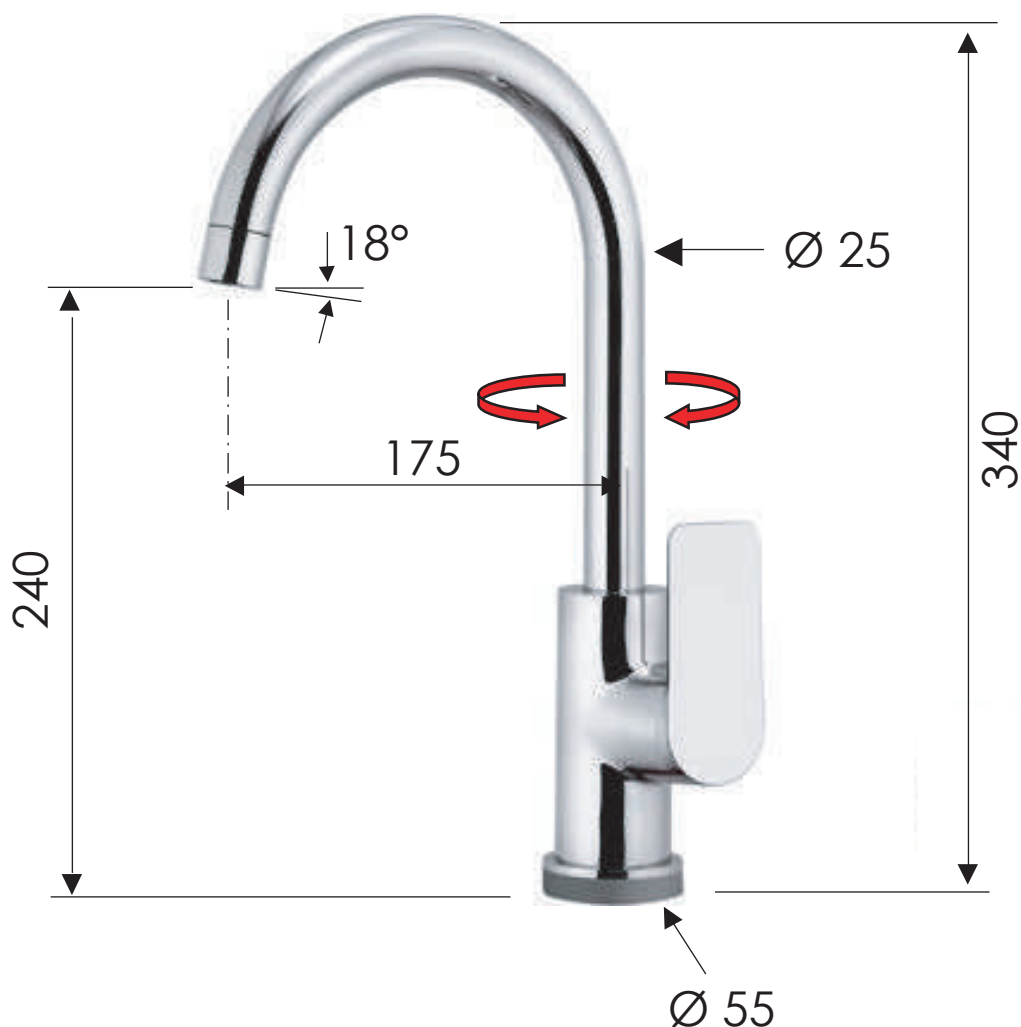

REMER

RUBINETTERIE

SCHEDA TECNICA

TECHNICAL FEATURES

ART. COD.

IT72

MATERIALI / MATERIALS

OTTONE CROMATO / CHROME PLATED BRASS