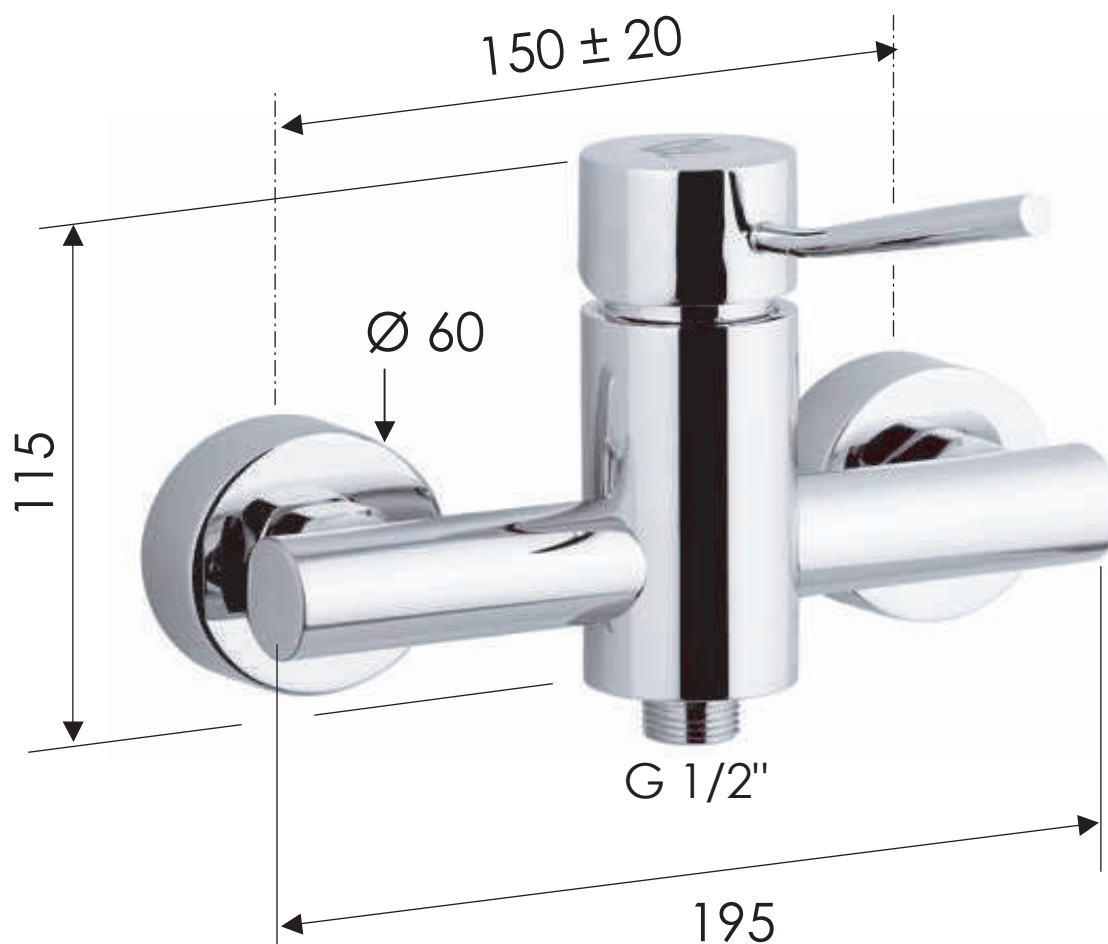

REMER

RUBINETTERIE

SCHEDA TECNICA

TECHNICAL FEATURES

ART. COD.

N31

MATERIALI / MATERIALS

OTTONE CROMATO / CHROME PLATED BRASS