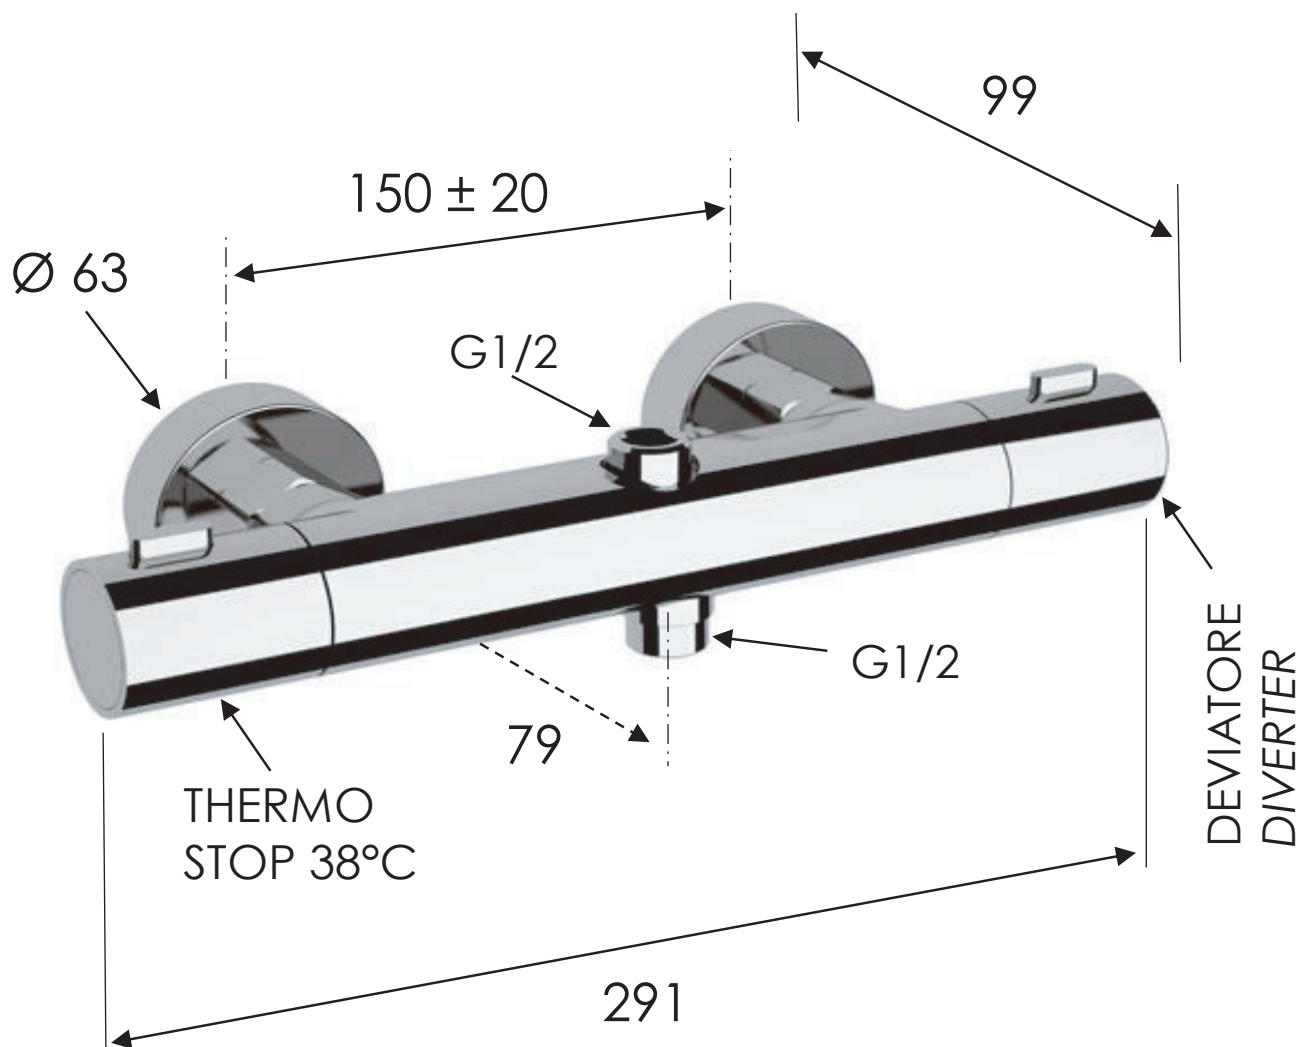

REMER

RUBINETTERIE

SCHEDA TECNICA

ART. COD.

TECHNICAL FEATURES

EQ32

MATERIALI / MATERIALS

OTTONE CROMATO / CHROME PLATED BRASS