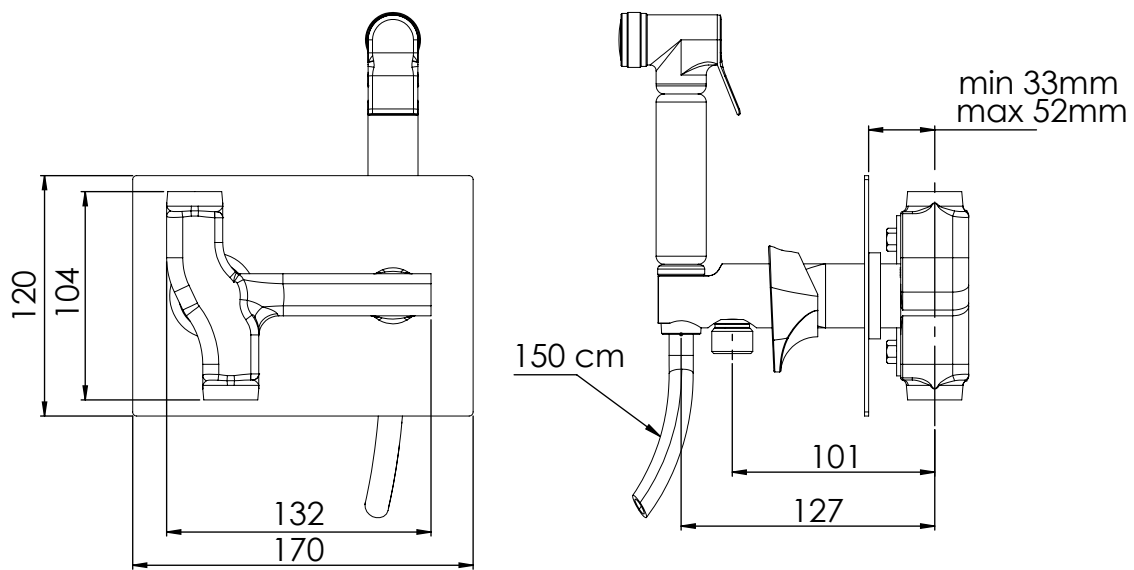

REMER

SCHEDA TECNICA

TECHNICAL FEATURES

RUBINETTERIE

ART. COD.

D60

MATERIALI / MATERIALS

OTTONE CROMATO / CHROME PLATED BRASS