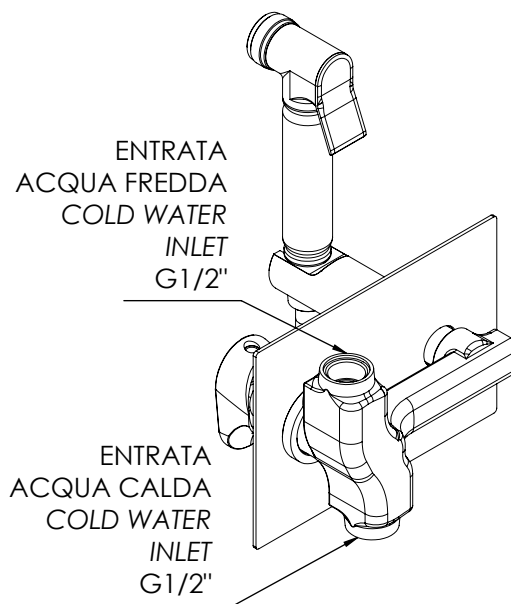

REMER

SCHEDA TECNICA

TECHNICAL FEATURES

RUBINETTERIE

ART. COD.

D60

MATERIALI / MATERIALS

OTTONE CROMATO / CHROME PLATED BRASS