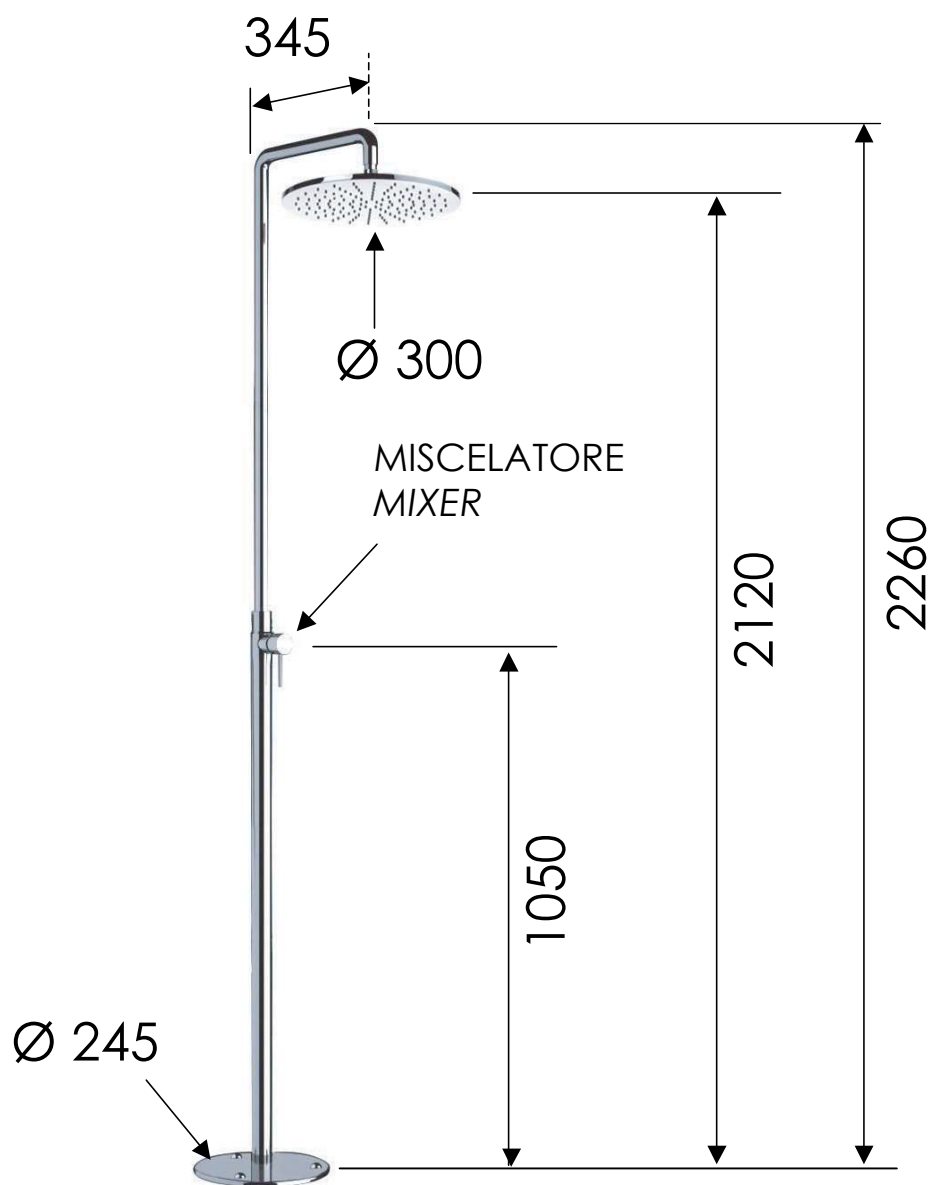

REMER

RUBINETTERIE

SCHEDA TECNICA

TECHNICAL FEATURES

ART. COD.

331N52

MATERIALI / MATERIALS

OTTONE CROMATO / CHROME PLATED BRASS