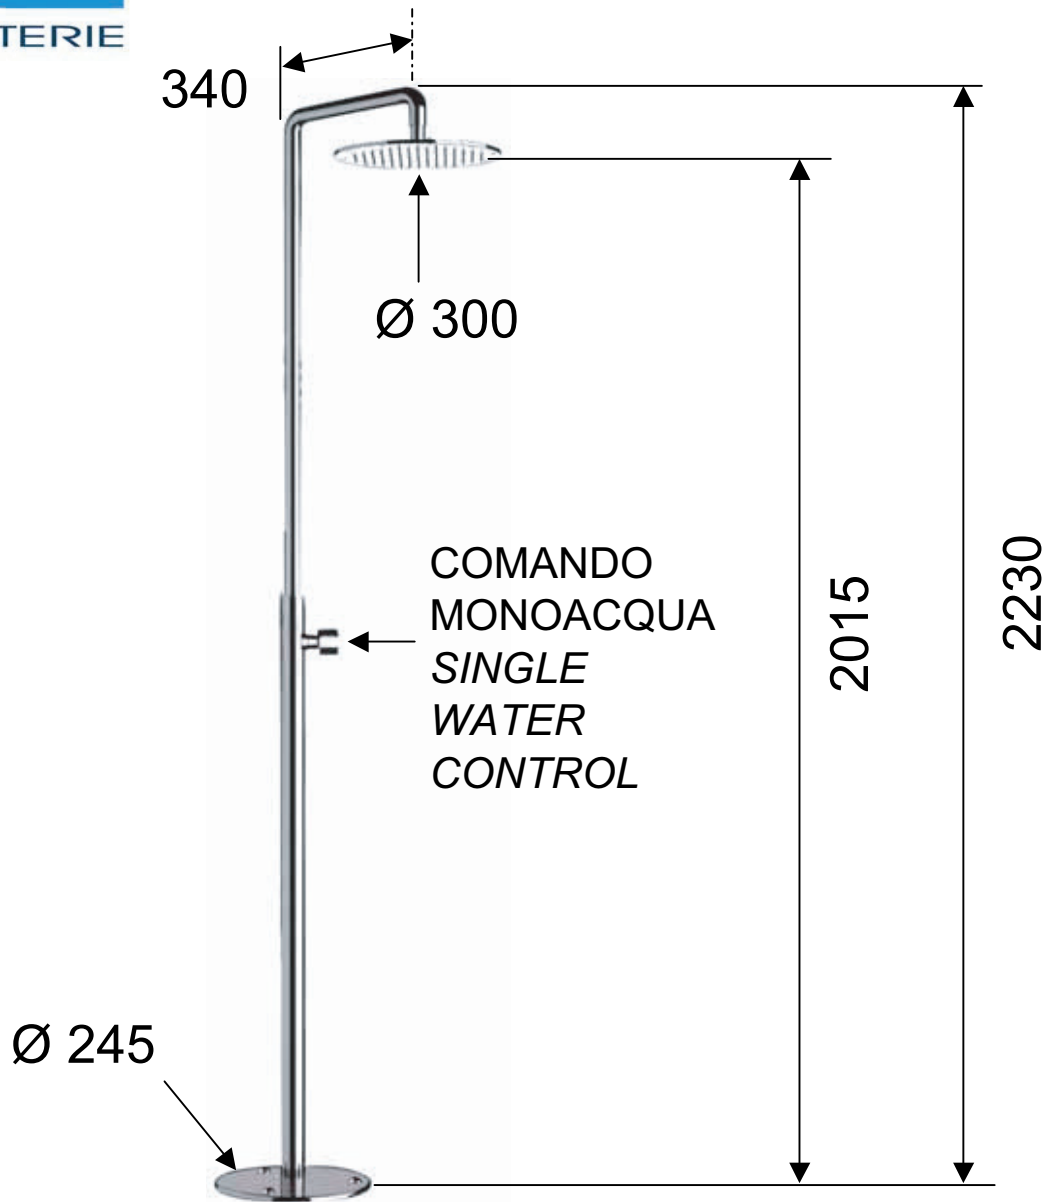

SCHEDA TECNICA

TECHNICAL FEATURES

ART. COD.

331 N51

MATERIALI / MATERIALS

OTTONE CROMATO / CHROME PLATED BRASS

CROMATURA / CHROME PLATING

UNI EN 248