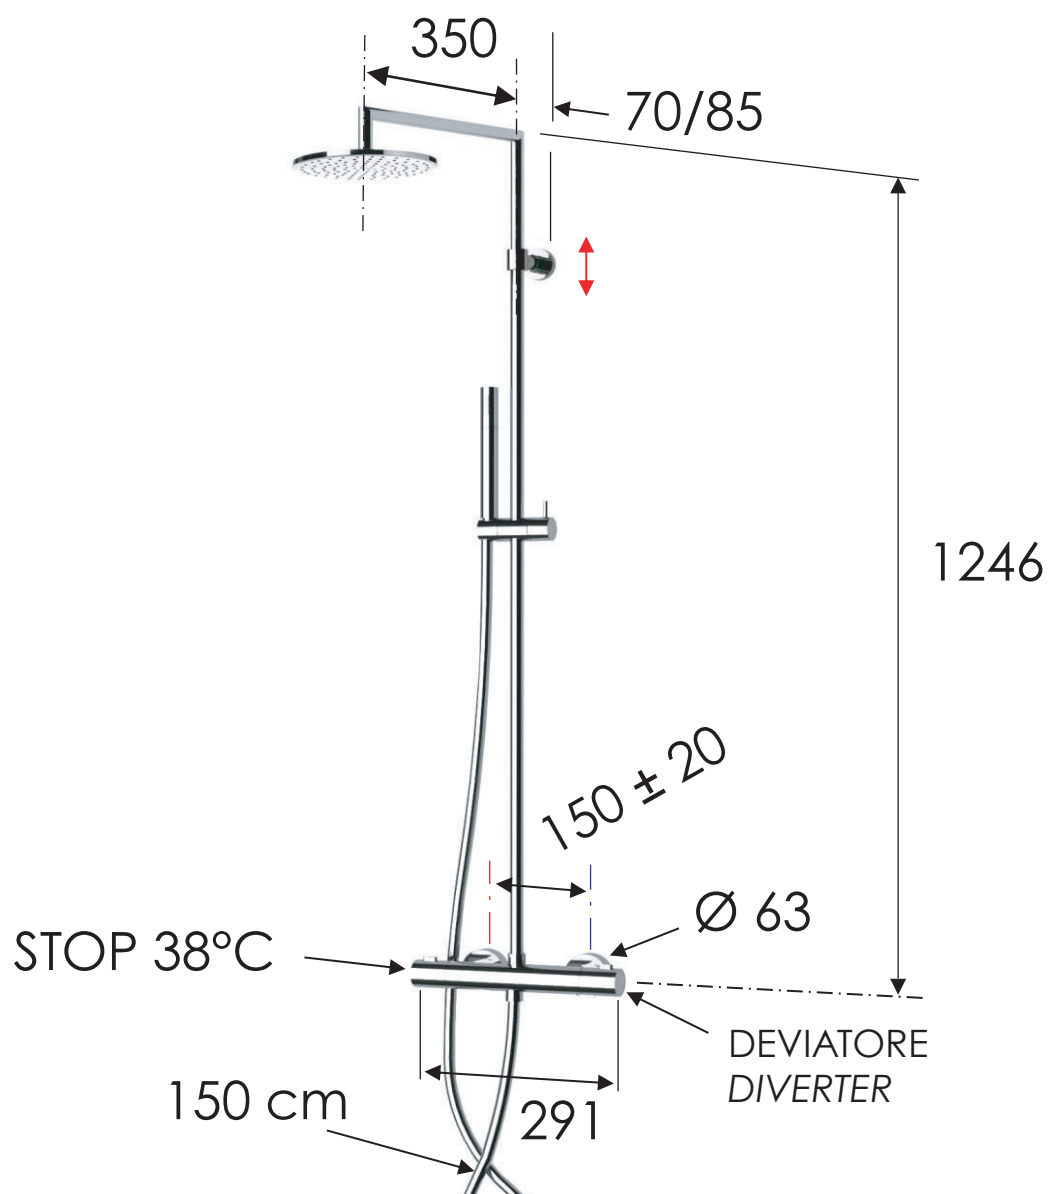

REMER

RUBINETTERIE

SCHEDA TECNICA

TECHNICAL FEATURES

ART. COD.

EQ37330N

MATERIALI / MATERIALS

OTTONE CROMATO / CHROME PLATED BRASS