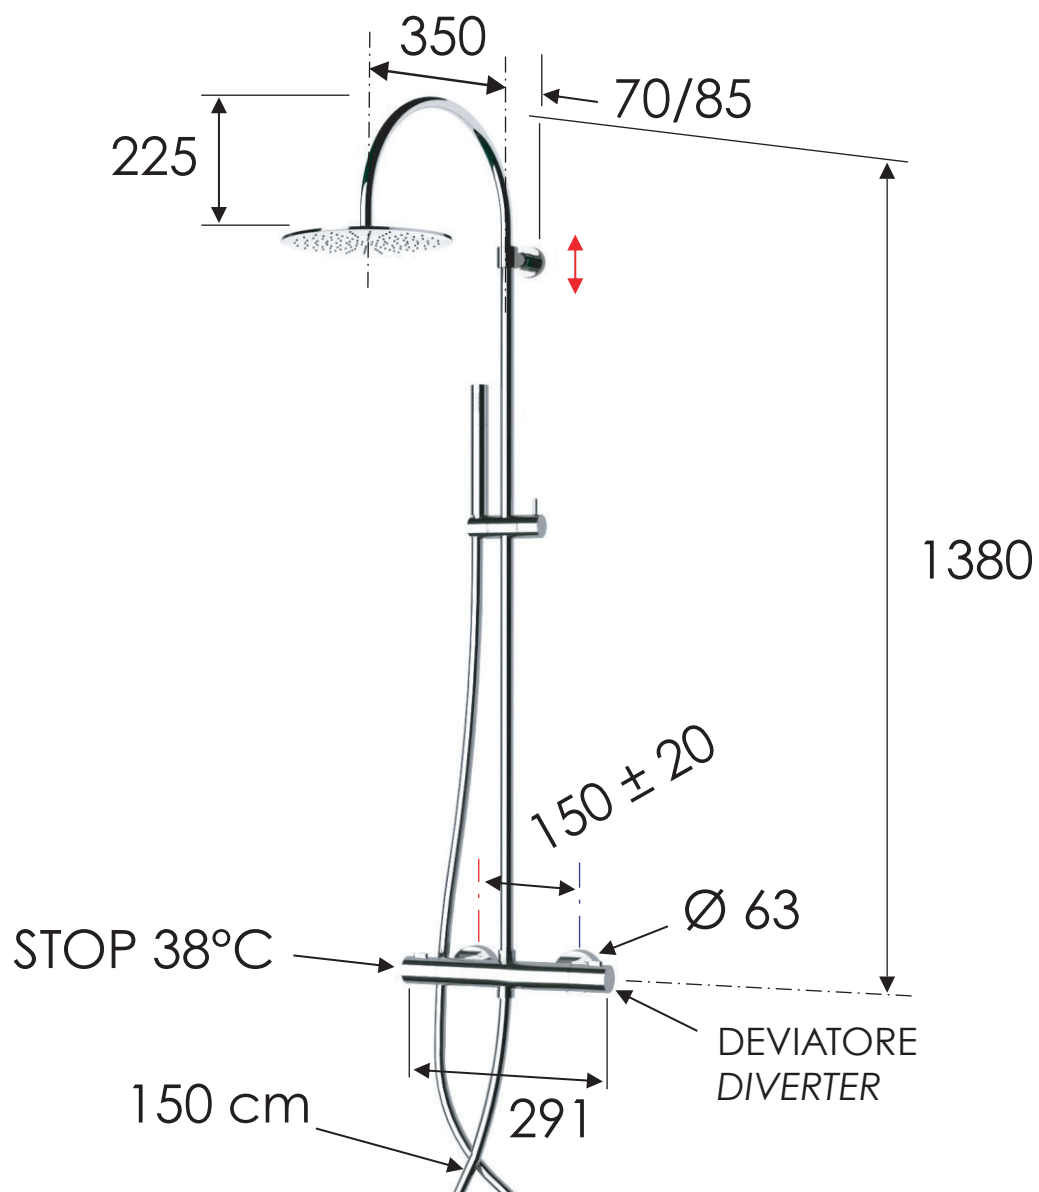

# REMER

SCHEDA TECNICA

TECHNICAL FEATURES

RUBINETTERIE

ART. COD.

**EQ37330L**

## MATERIALI / MATERIALS

OTTONE CROMATO / CHROME PLATED BRASS