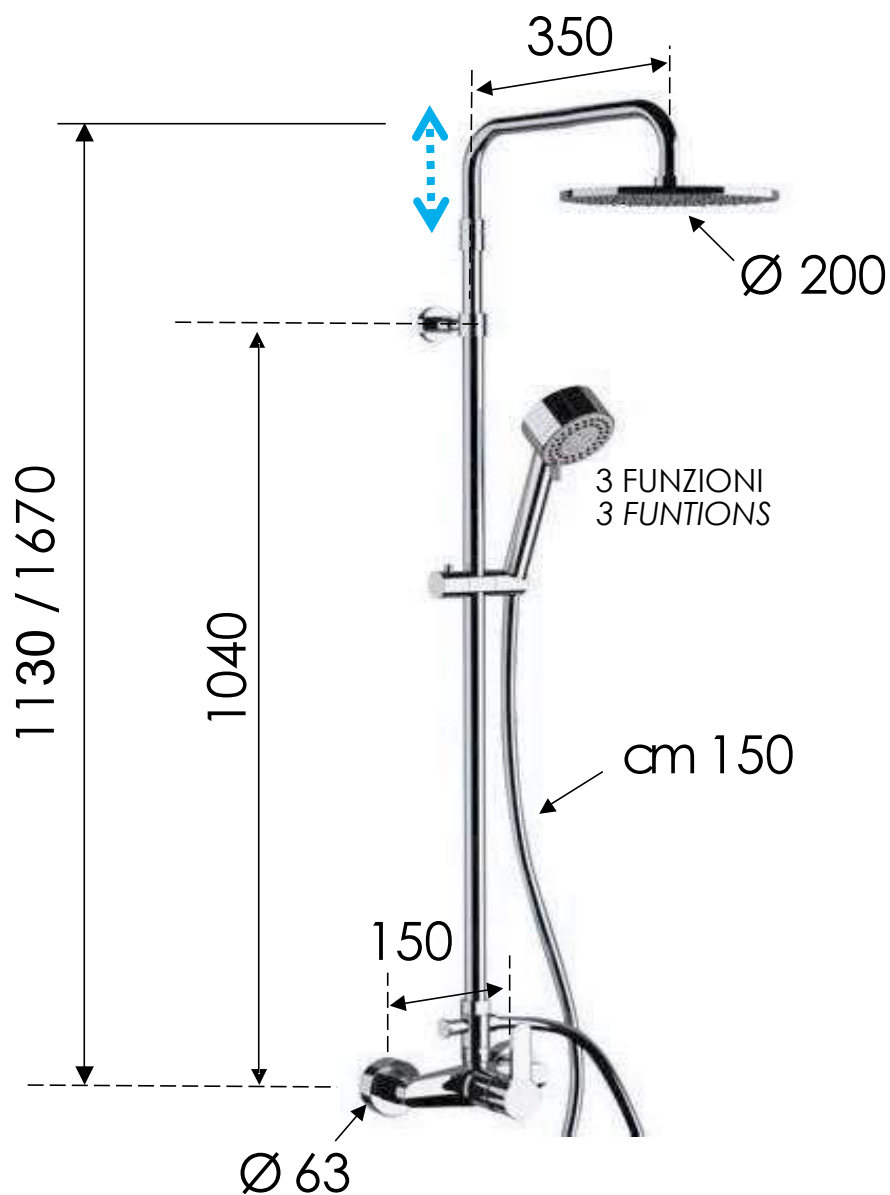

# REMER

RUBINETTERIE

SCHEDA TECNICA

TECHNICAL FEATURES

ART. COD.

**W37AMD20**

## MATERIALI / MATERIALS

OTTONE CROMATO / CHROME PLATED BRASS

ACCIAIO INOX / STAINLESS STEEL - ABS